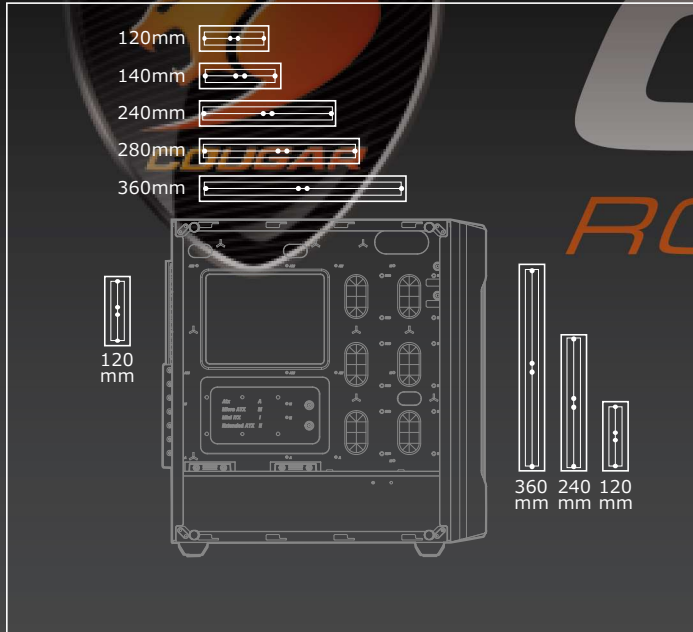

GEMINI S

RGB MID-TOWER

Top-notch Cooling

Gemini S' compact layout allows you to install eight fans and three water cooling radiators, with the front and top ones up to 360mm. This immense cooling potential will enable you to choose freely the components you want in your build.

Water cooling radiator support